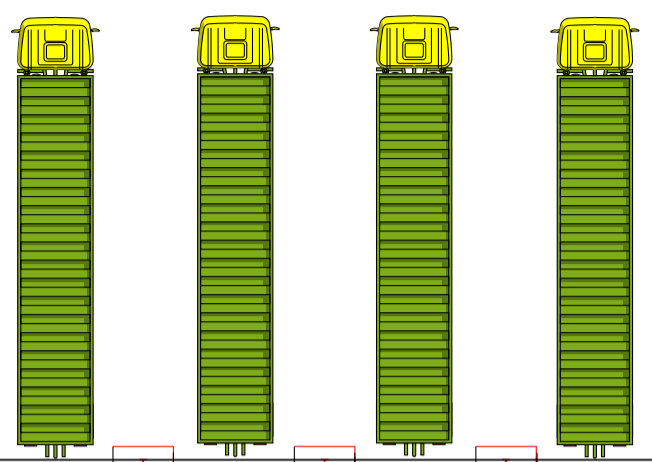

Capacity : 4,152 pallets
Size : 1200w X 1000d X 1200h

Goods In / Out
&
Marshalling Area

Standard Aisle Racking Option