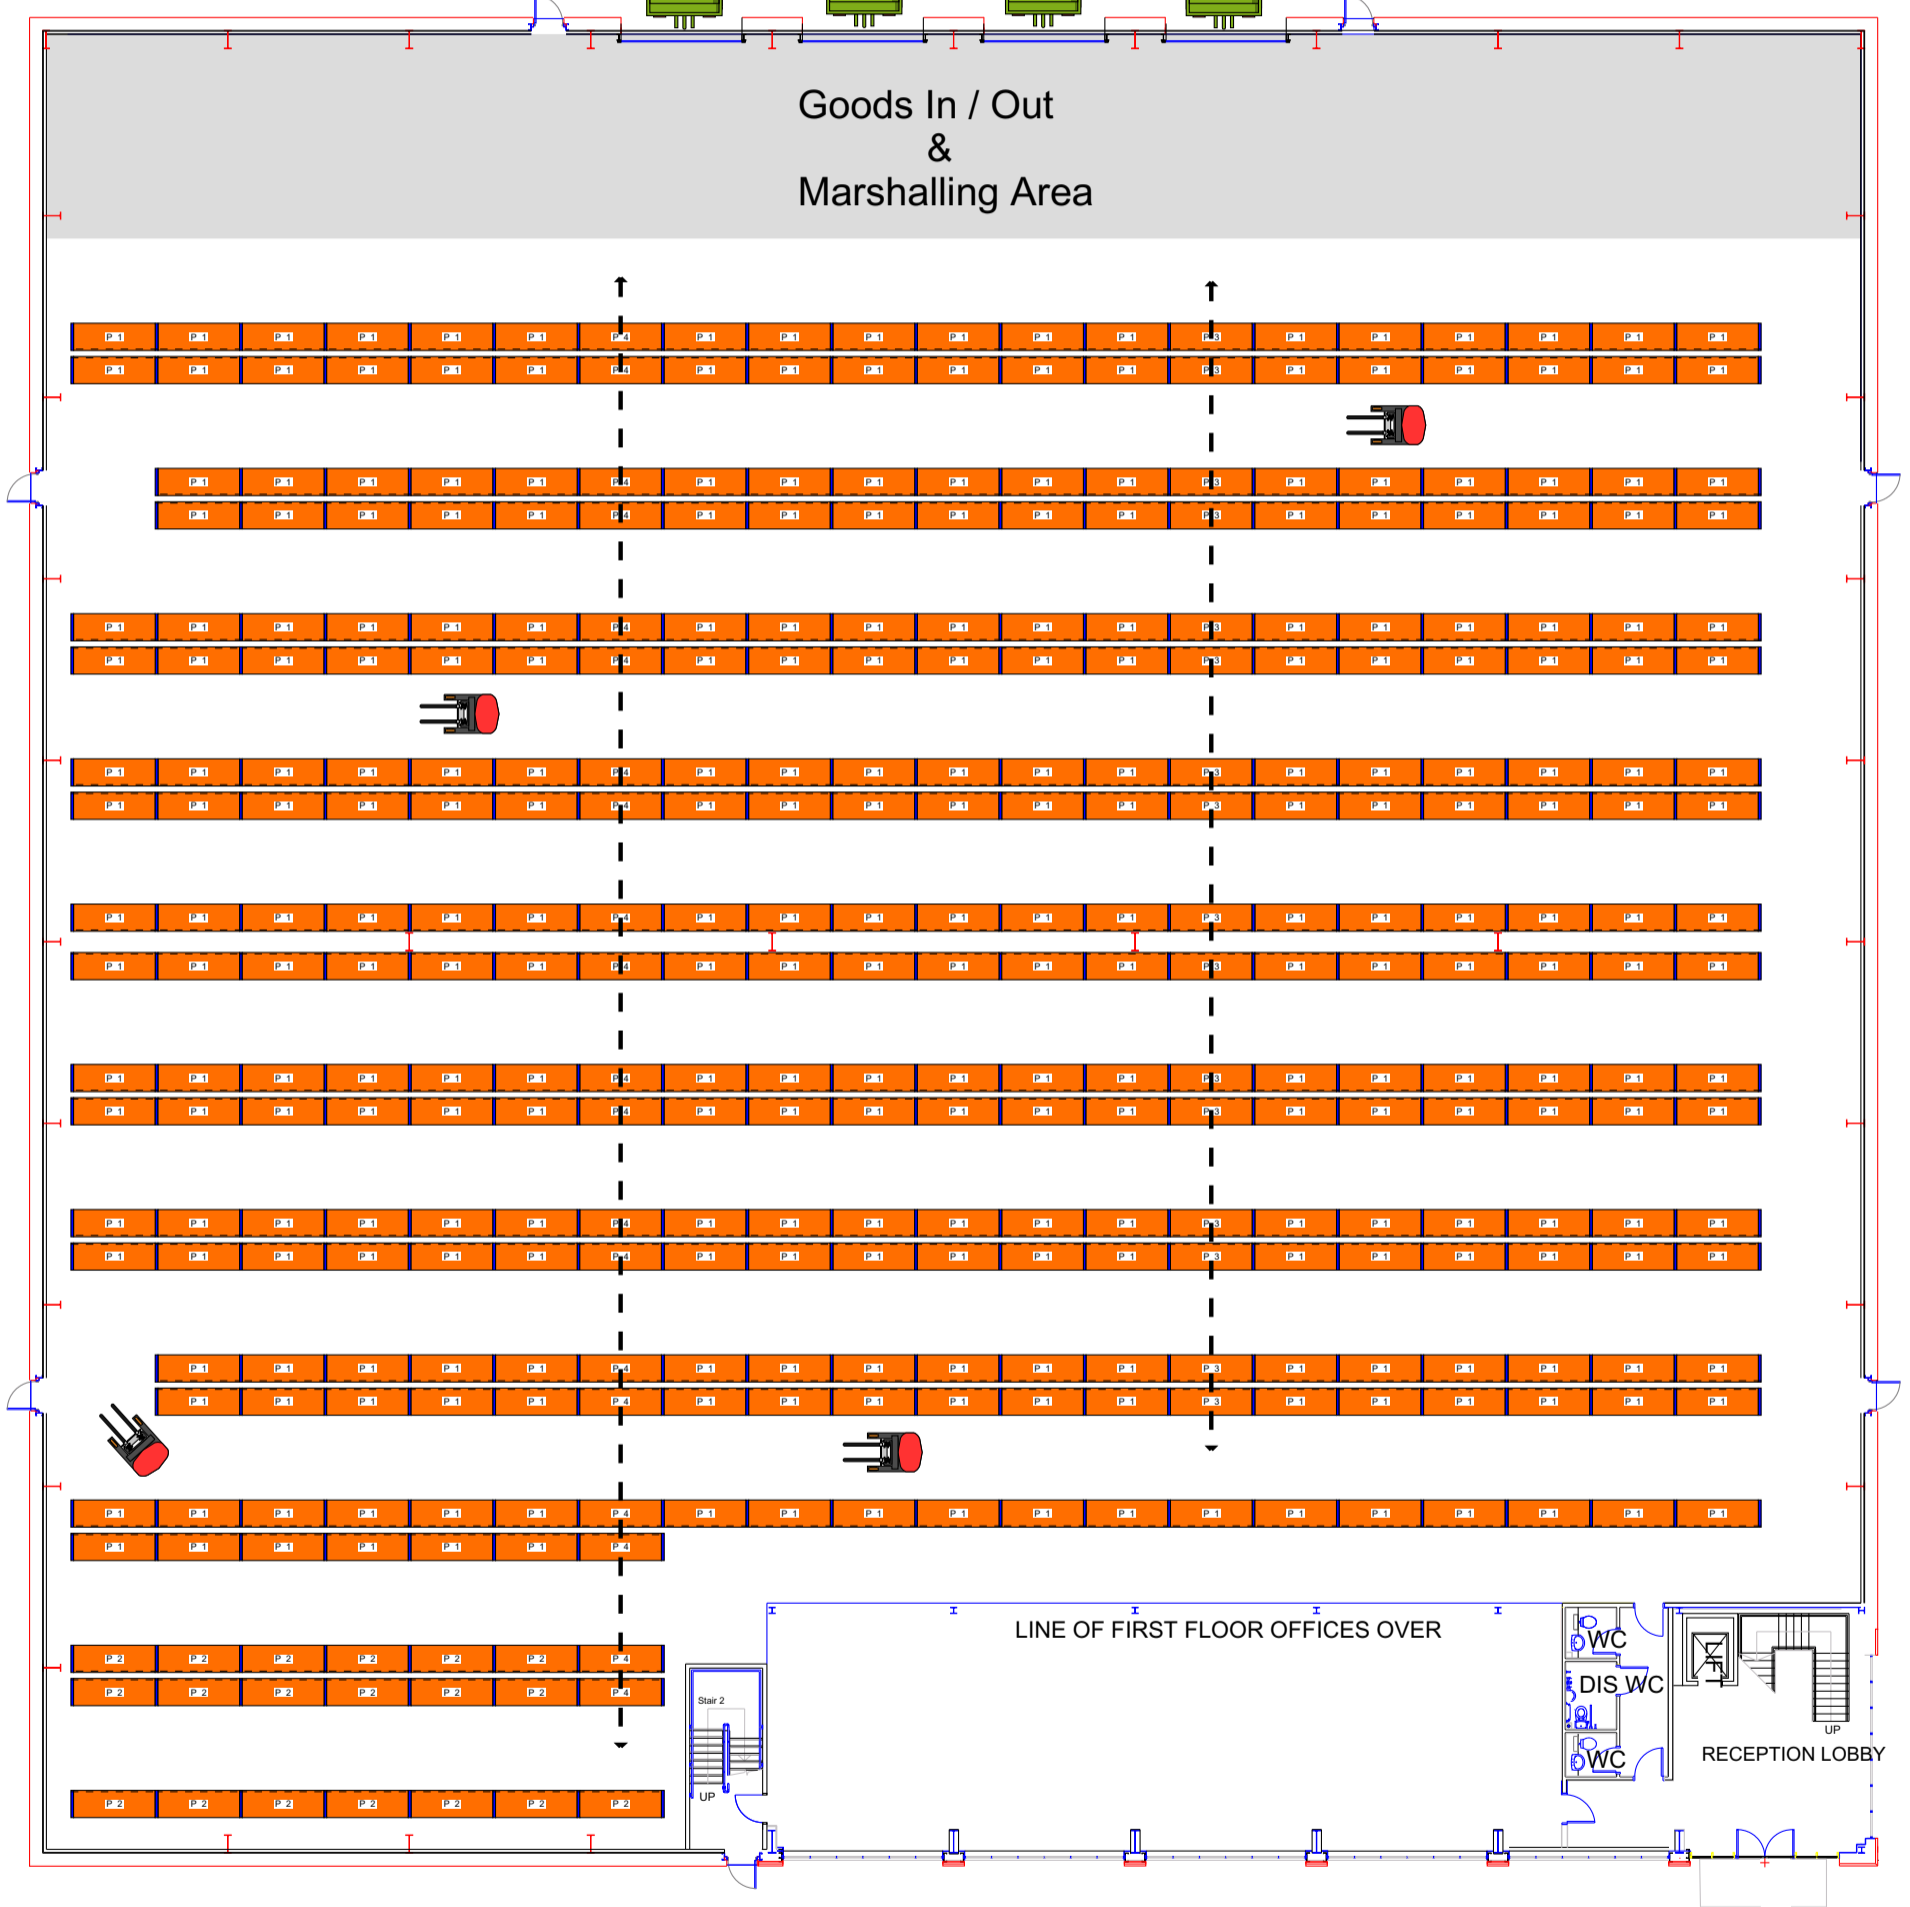

Capacity : 4,152 pallets
Size : 1200w X 1000d X 1200h

Goods In / Out
&
Marshalling Area

Standard Aisle Racking Option